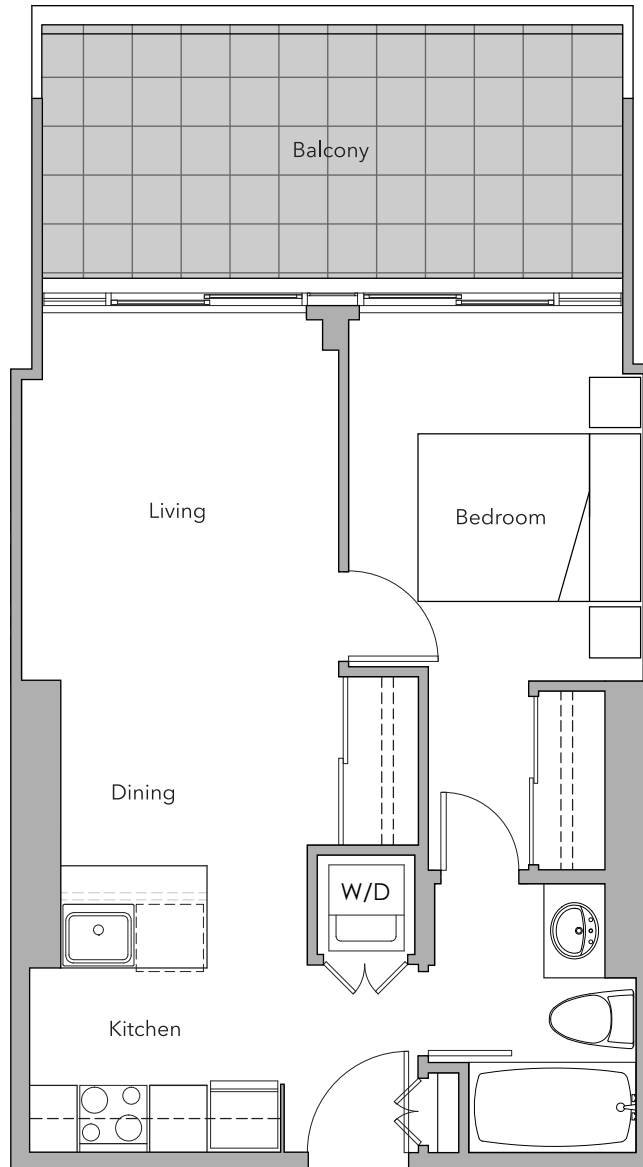

BRIDGEWATER

HIGH · RISE RENTAL LIVING

1 BEDROOM | 488 sq ft | NORTH, SOUTH

PLAN A

Dimensions, square footage and floor plans are approximate only.
The developer reserves the right to make modifications or changes without notice.