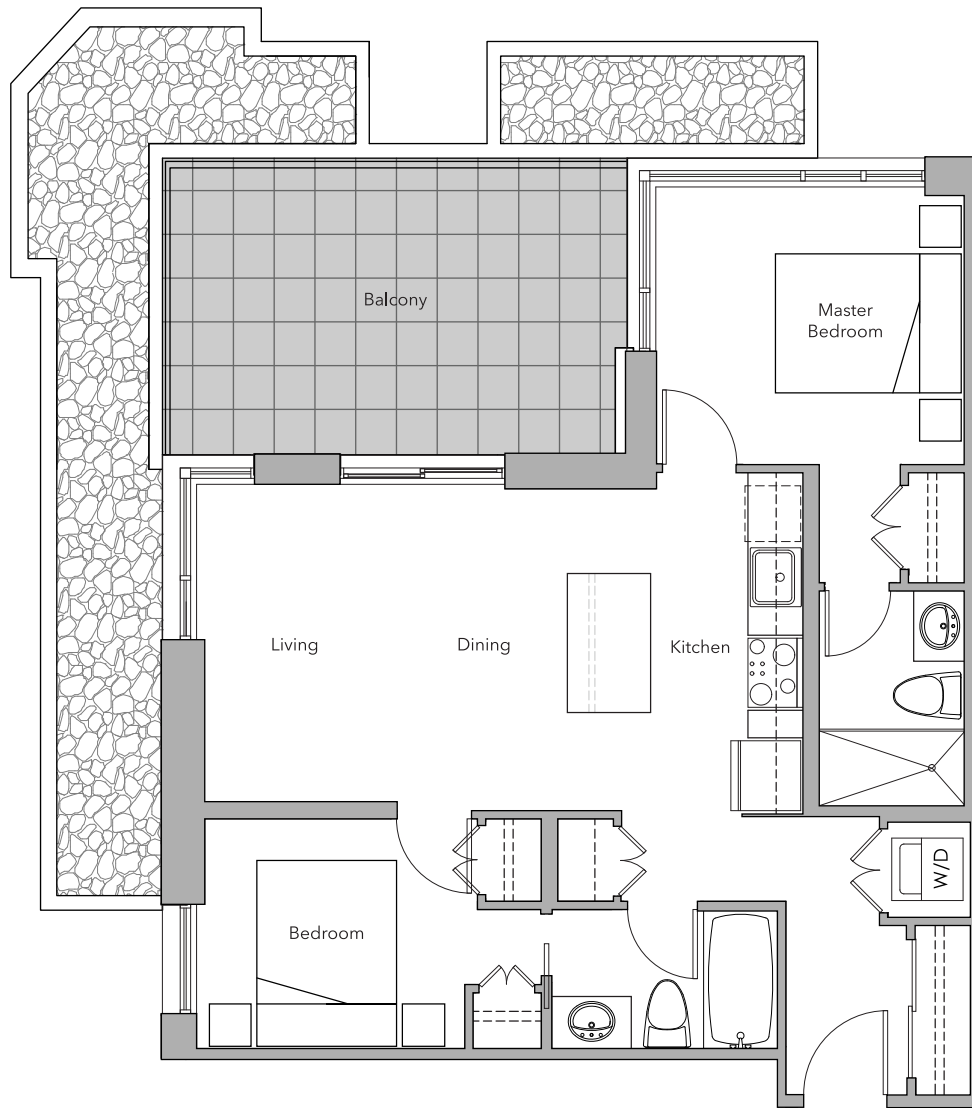

BRIDGEWATER

HIGH · RISE RENTAL LIVING

2 BEDROOM | 777 sq ft | NORTH WEST

PLAN B

Dimensions, square footage and floor plans are approximate only.
The developer reserves the right to make modifications or changes without notice.