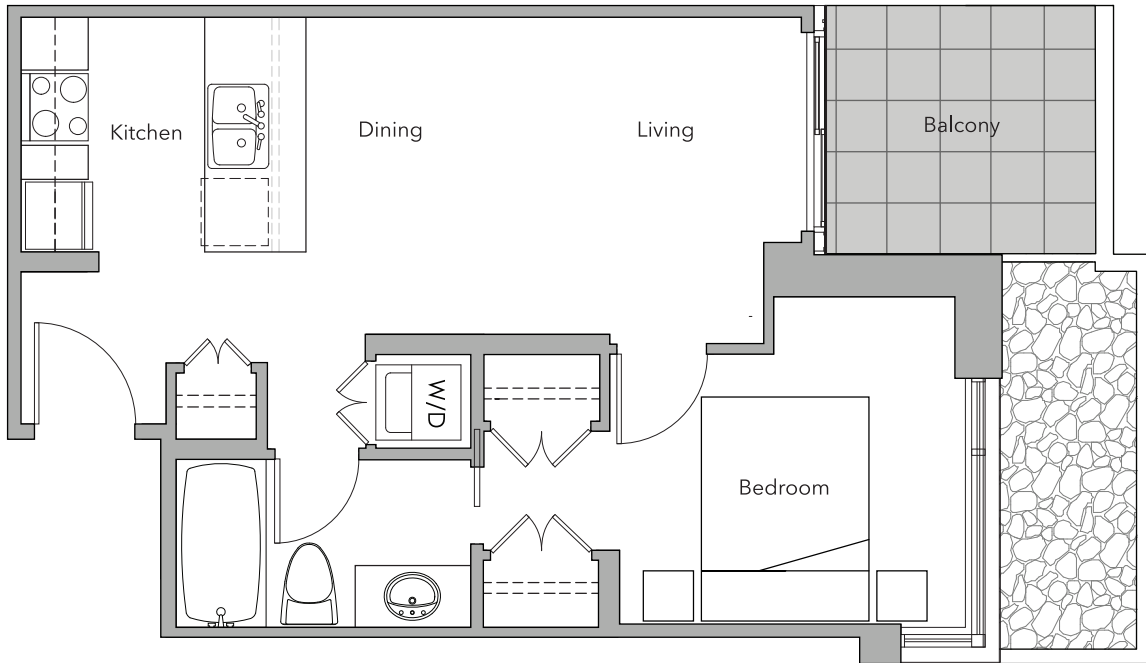

BRIDGEWATER

HIGH · RISE RENTAL LIVING

1 BEDROOM | 481 sq ft | EAST

PLAN C

Dimensions, square footage and floor plans are approximate only.
The developer reserves the right to make modifications or changes without notice.