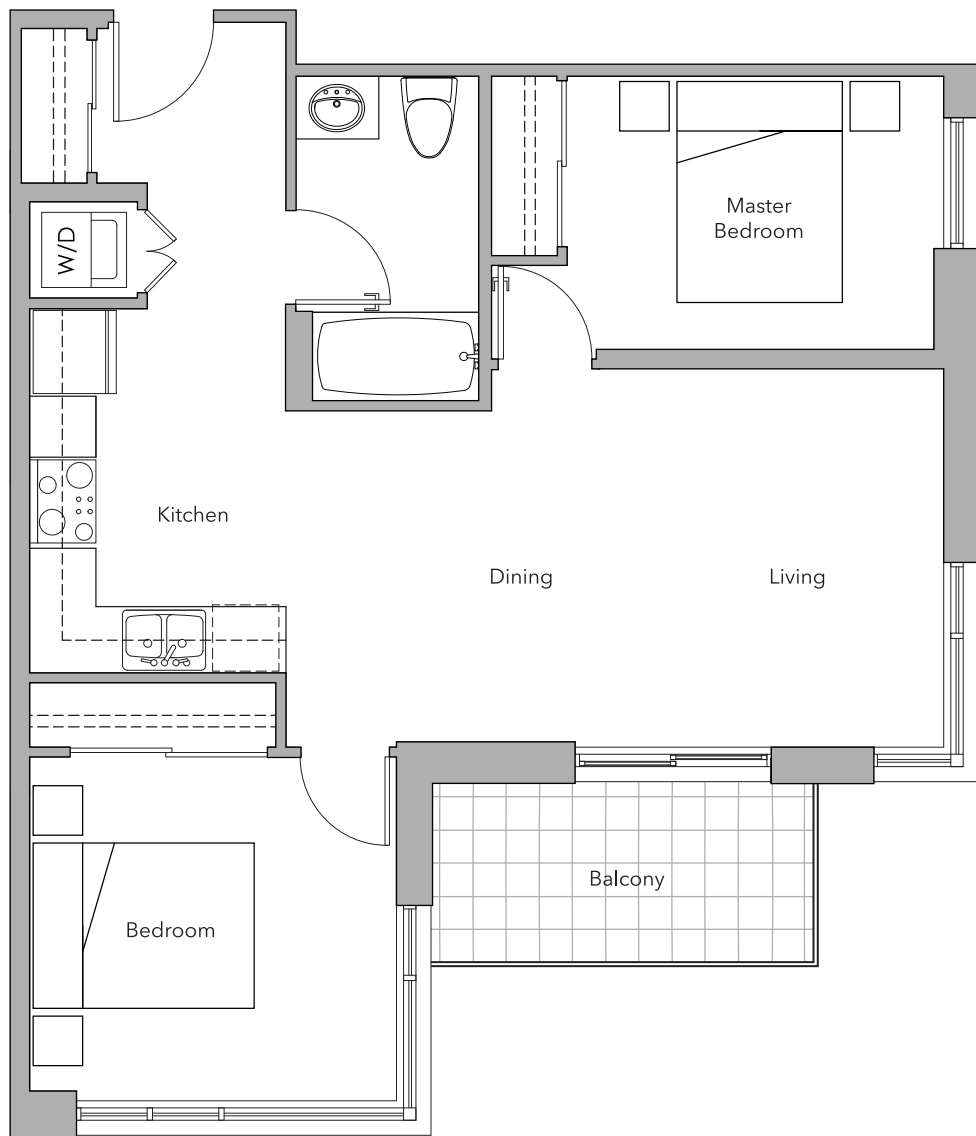

# BRIDGEWATER

HIGH · RISE RENTAL LIVING

2 BEDROOM | 775 sq ft | SOUTH EAST

## PLAN D

Dimensions, square footage and floor plans are approximate only.  
The developer reserves the right to make modifications or changes without notice.

[BridgeWaterRental.com](http://BridgeWaterRental.com)