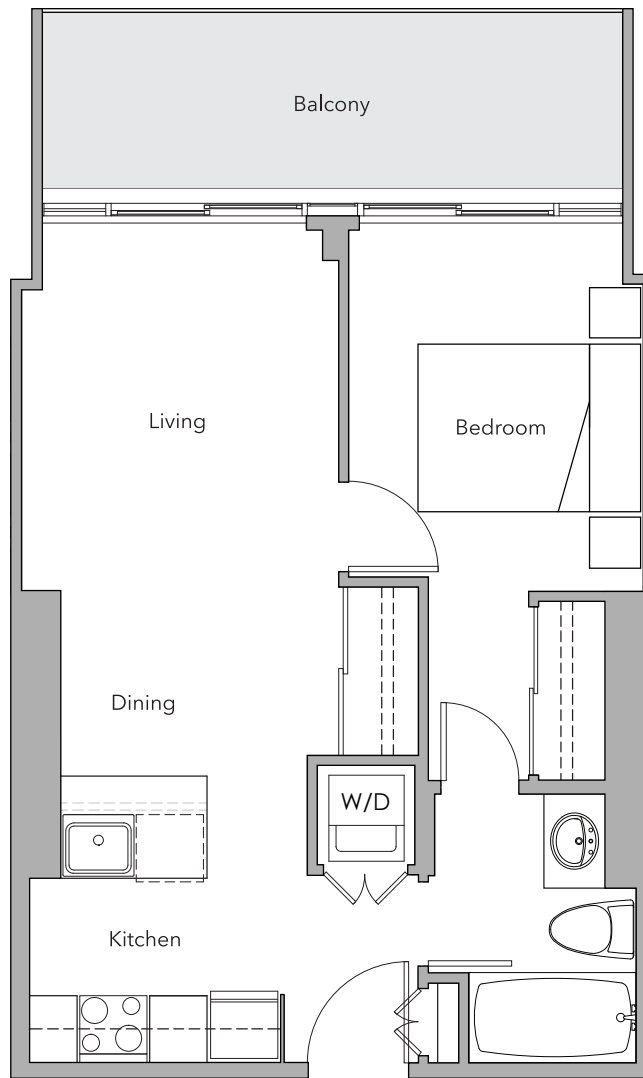

BRIDGEWATER

HIGH · RISE RENTAL LIVING

1 BEDROOM | 488 sq ft | NORTH, SOUTH

PLAN A

Dimensions, square footage and floor plans are approximate only.
The developer reserves the right to make modifications or changes without notice.