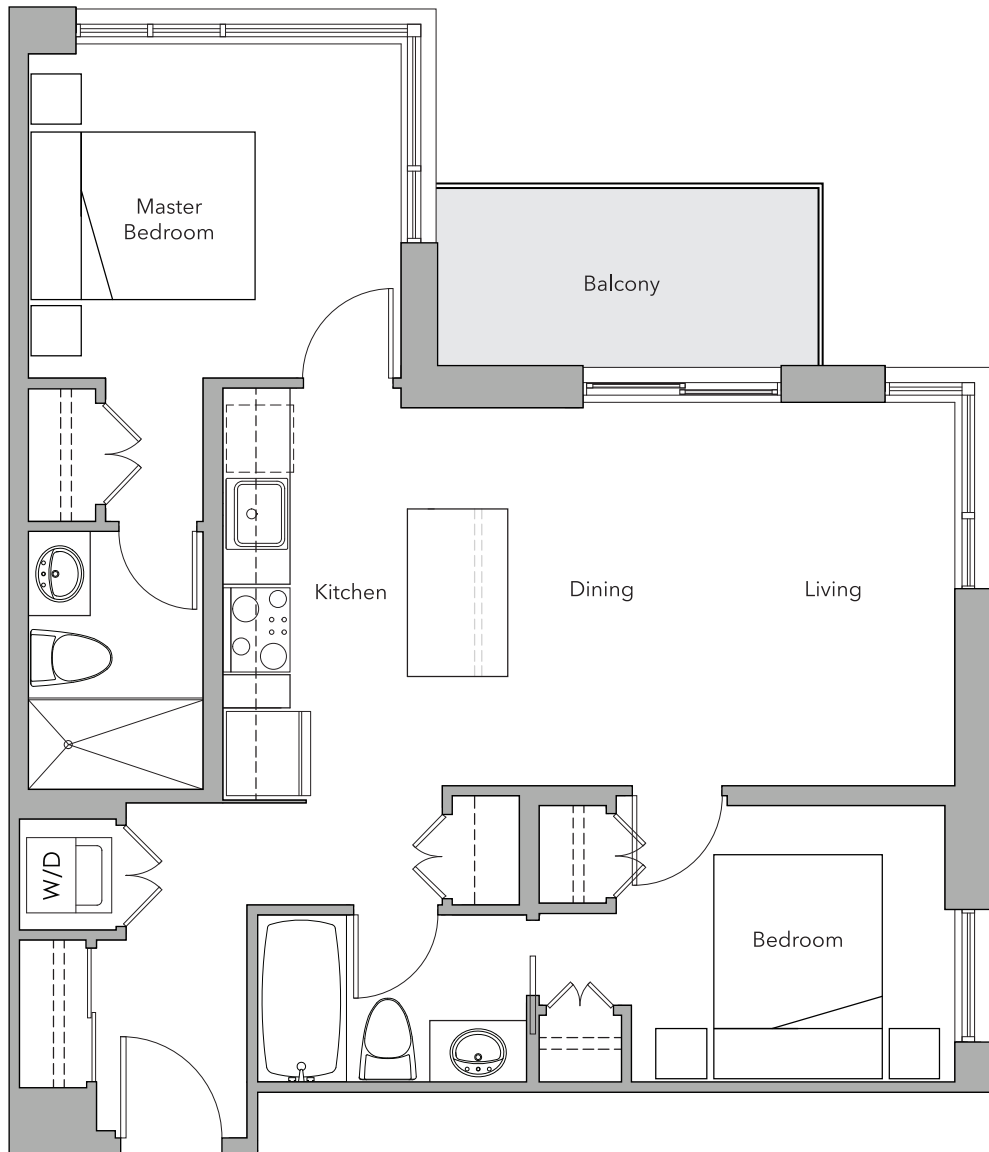

BRIDGEWATER

HIGH · RISE RENTAL LIVING

2 BEDROOM | 777 sq ft | SOUTH WEST, NORTH EAST

PLAN B4

Dimensions, square footage and floor plans are approximate only.
The developer reserves the right to make modifications or changes without notice.