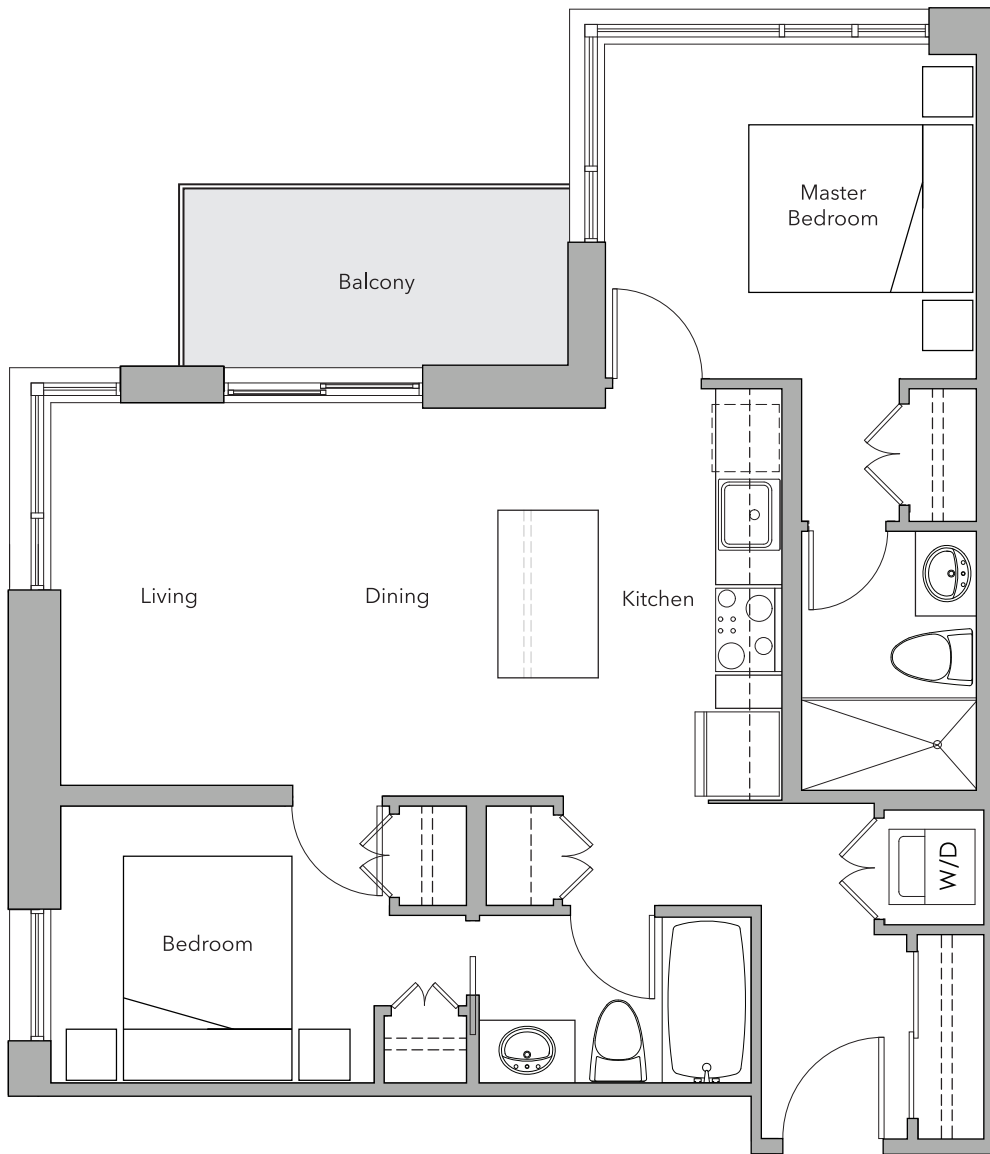

BRIDGEWATER

HIGH · RISE RENTAL LIVING

2 BEDROOM | 777 sq ft | NORTH WEST

PLAN B

Dimensions, square footage and floor plans are approximate only.
The developer reserves the right to make modifications or changes without notice.