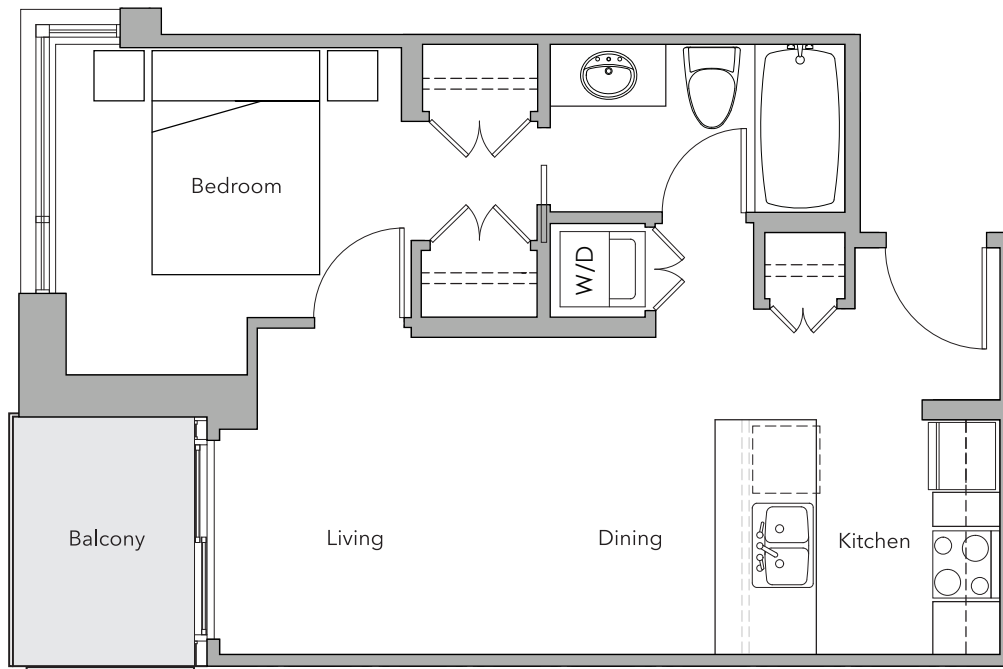

BRIDGEWATER

HIGH · RISE RENTAL LIVING

1 BEDROOM | 489 sq ft | WEST

PLAN C

Dimensions, square footage and floor plans are approximate only.
The developer reserves the right to make modifications or changes without notice.