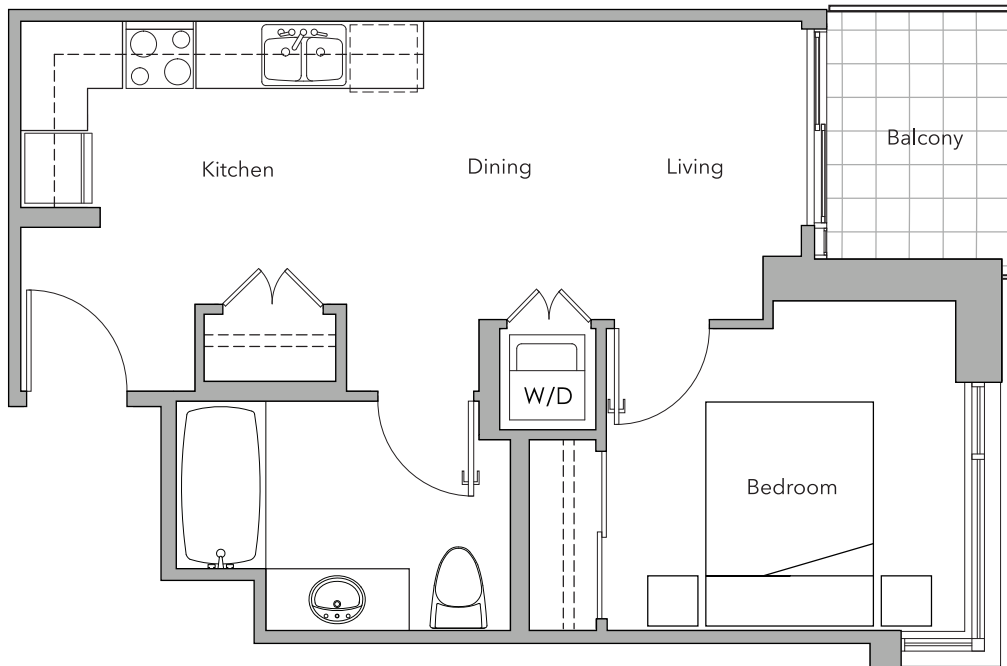

# BRIDGEWATER

HIGH · RISE RENTAL LIVING

1 BEDROOM | 481 sq ft | EAST

## PLAN E

Dimensions, square footage and floor plans are approximate only.  
The developer reserves the right to make modifications or changes without notice.

[BridgeWaterRental.com](http://BridgeWaterRental.com)