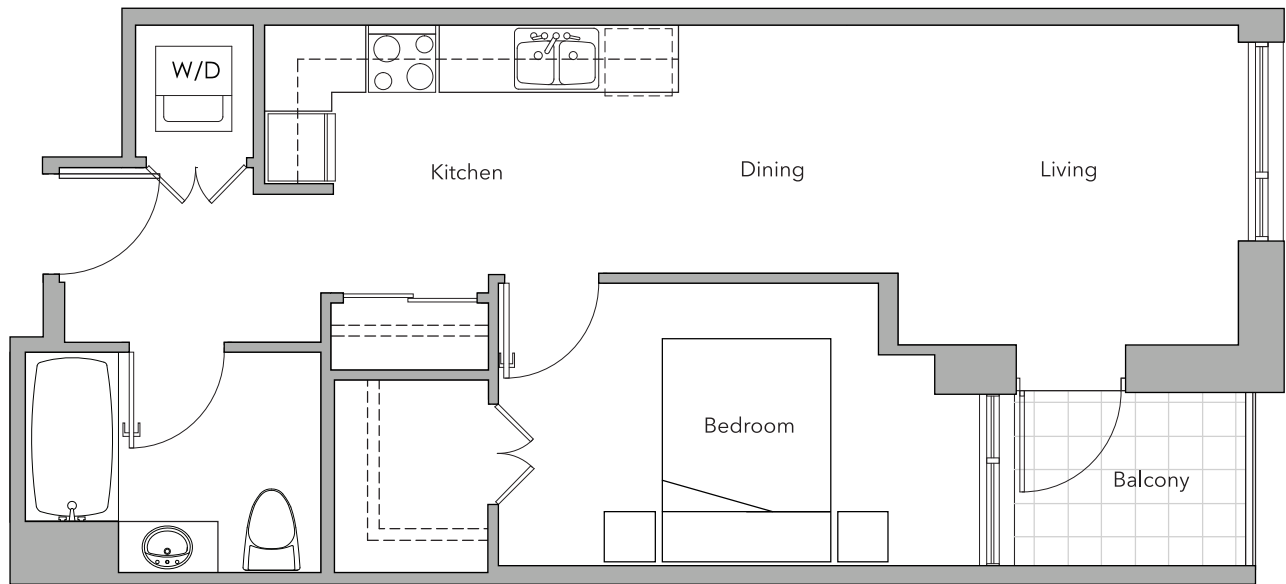

# BRIDGEWATER

HIGH · RISE RENTAL LIVING

1 BEDROOM | 588 sq ft | EAST

## PLAN F1

Dimensions, square footage and floor plans are approximate only.  
The developer reserves the right to make modifications or changes without notice.

[BridgeWaterRental.com](http://BridgeWaterRental.com)