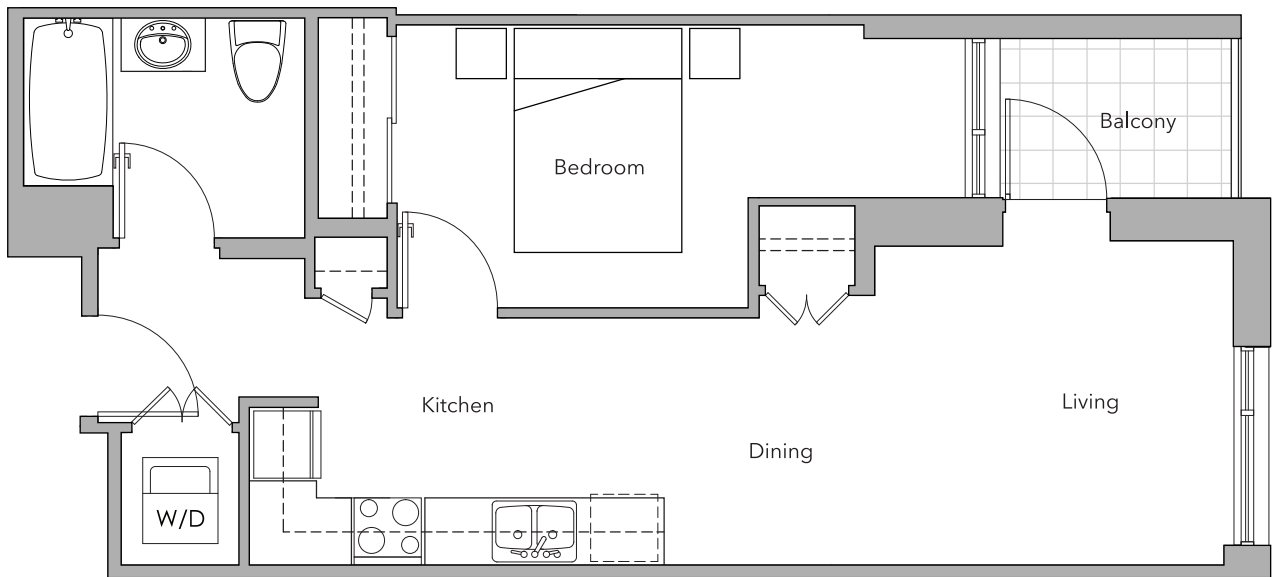

BRIDGEWATER

HIGH · RISE RENTAL LIVING

1 BEDROOM | 577 sq ft | EAST

PLAN F

Dimensions, square footage and floor plans are approximate only.
The developer reserves the right to make modifications or changes without notice.