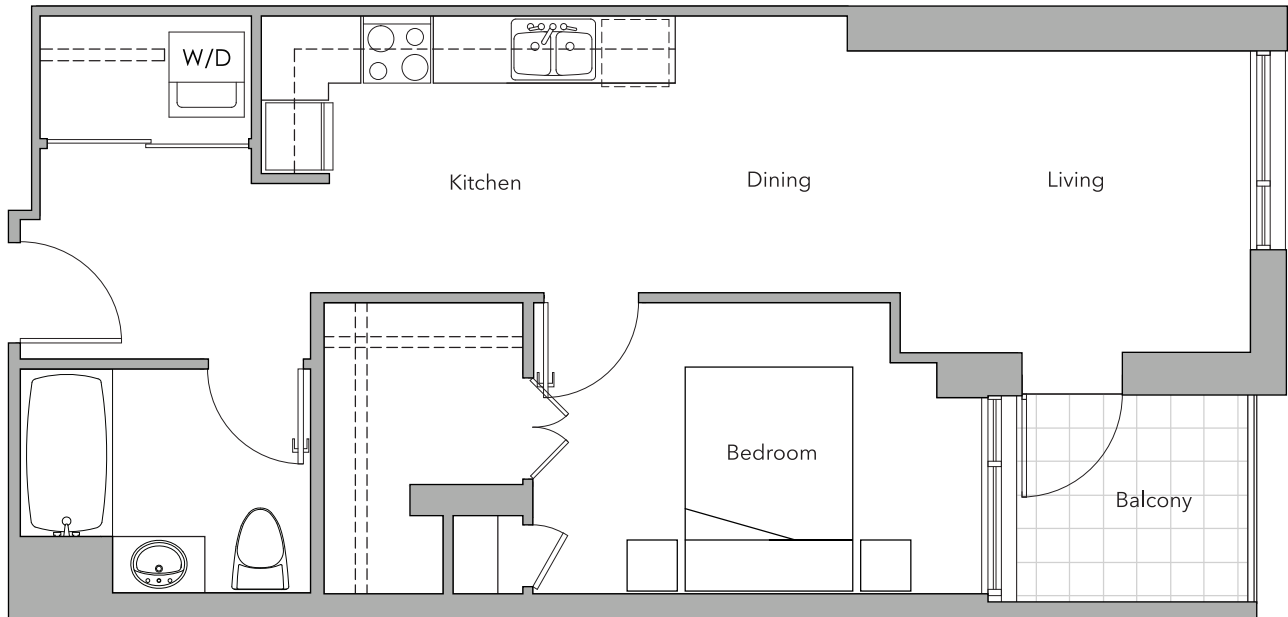

BRIDGEWATER

HIGH · RISE RENTAL LIVING

1 BEDROOM | 691 sq ft | EAST

PLAN G

Dimensions, square footage and floor plans are approximate only.
The developer reserves the right to make modifications or changes without notice.