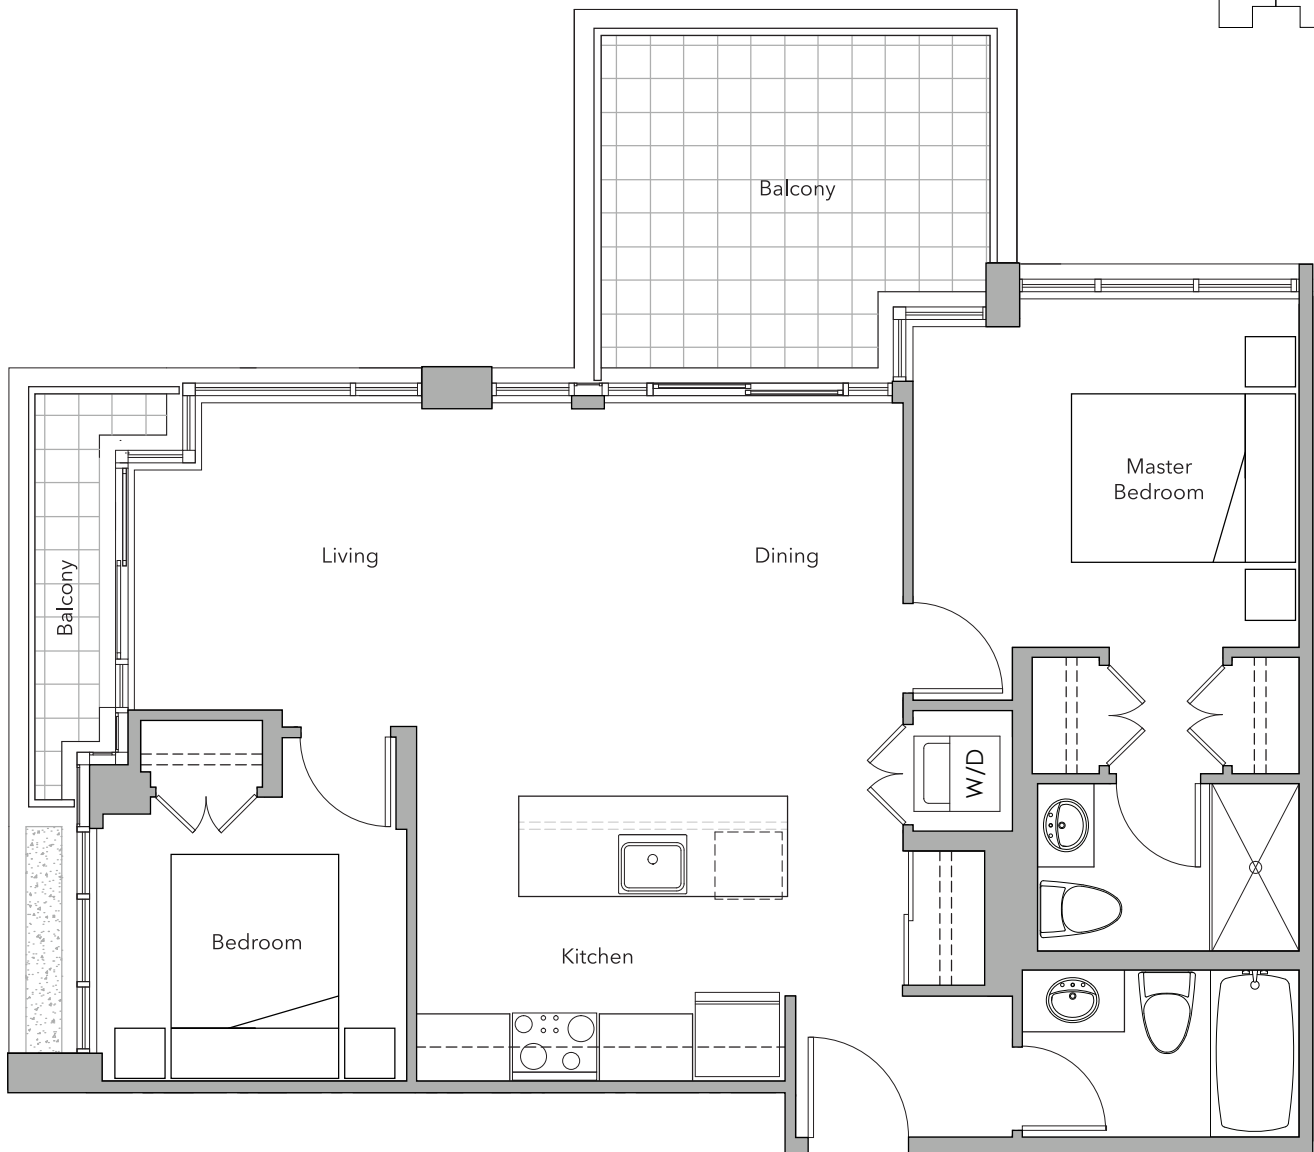

# BRIDGEWATER

HIGH · RISE RENTAL LIVING

2 BEDROOM | PENTHOUSE | 821 sq ft | NORTH WEST, NORTH EAST

## PLAN H

Dimensions, square footage and floor plans are approximate only.  
The developer reserves the right to make modifications or changes without notice.

[BridgeWaterRental.com](http://BridgeWaterRental.com)