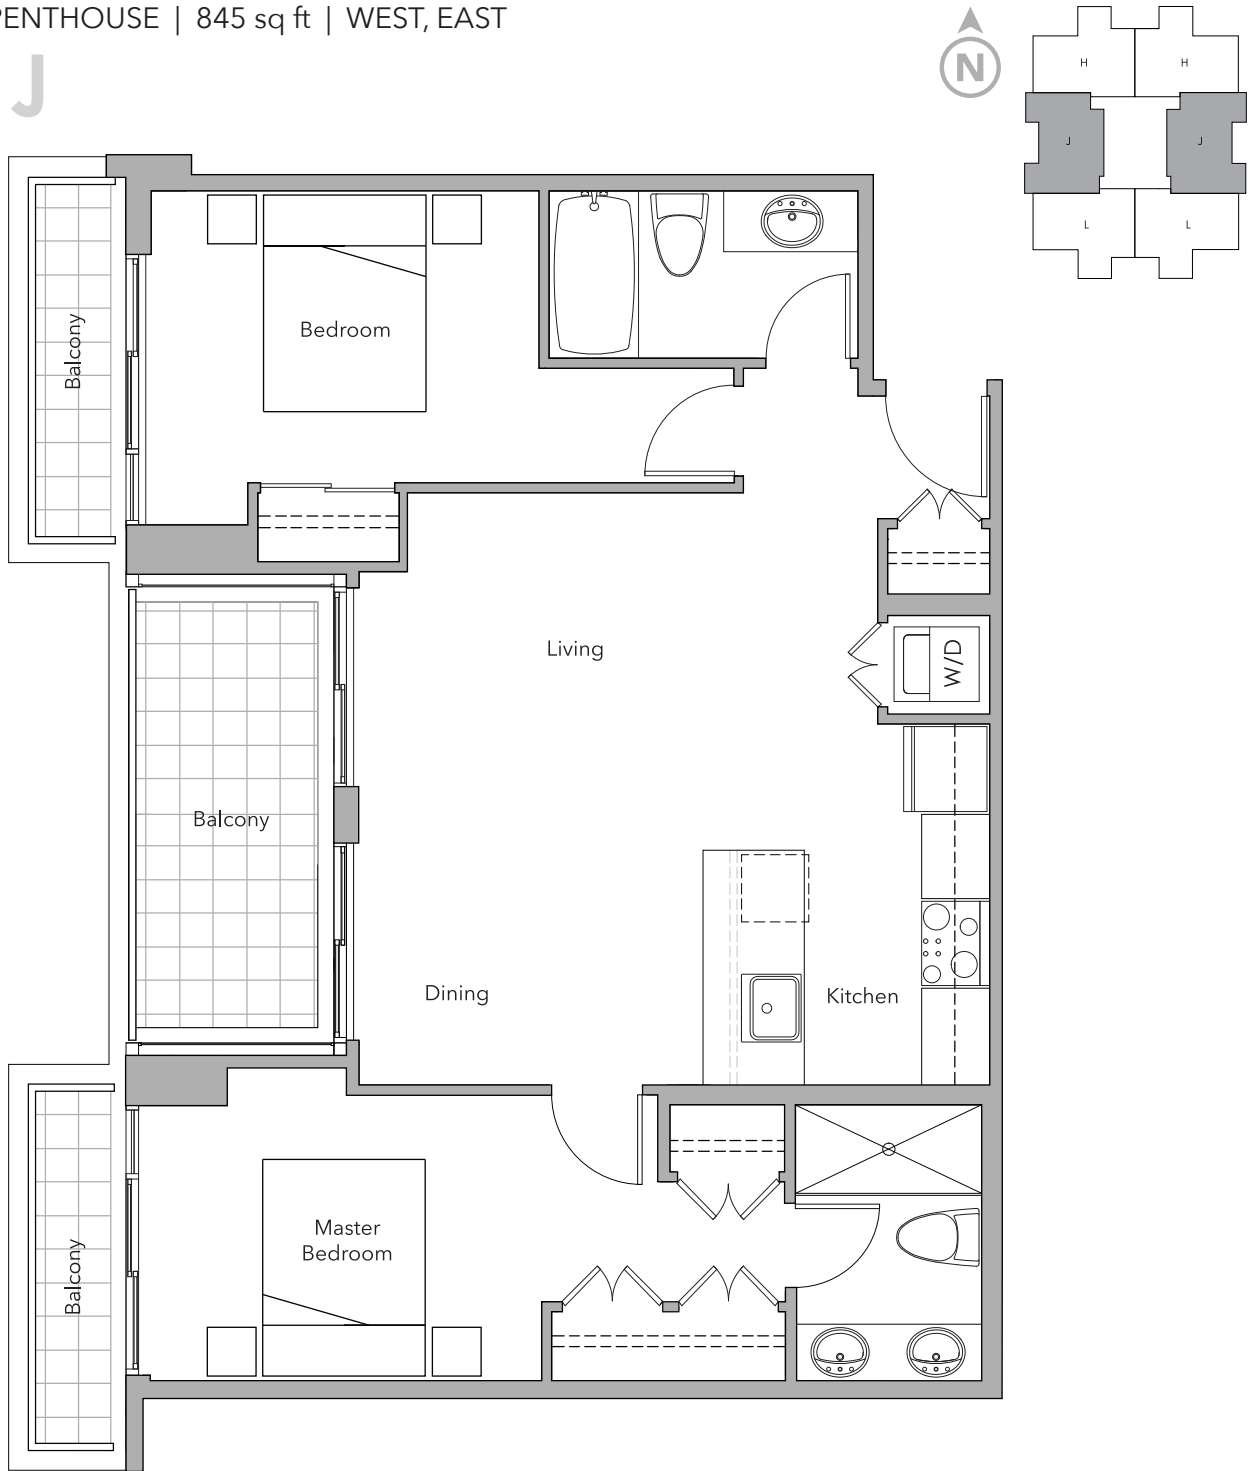

BRIDGEWATER

HIGH · RISE RENTAL LIVING

2 BEDROOM | PENTHOUSE | 845 sq ft | WEST, EAST

PLAN J

Dimensions, square footage and floor plans are approximate only.
The developer reserves the right to make modifications or changes without notice.