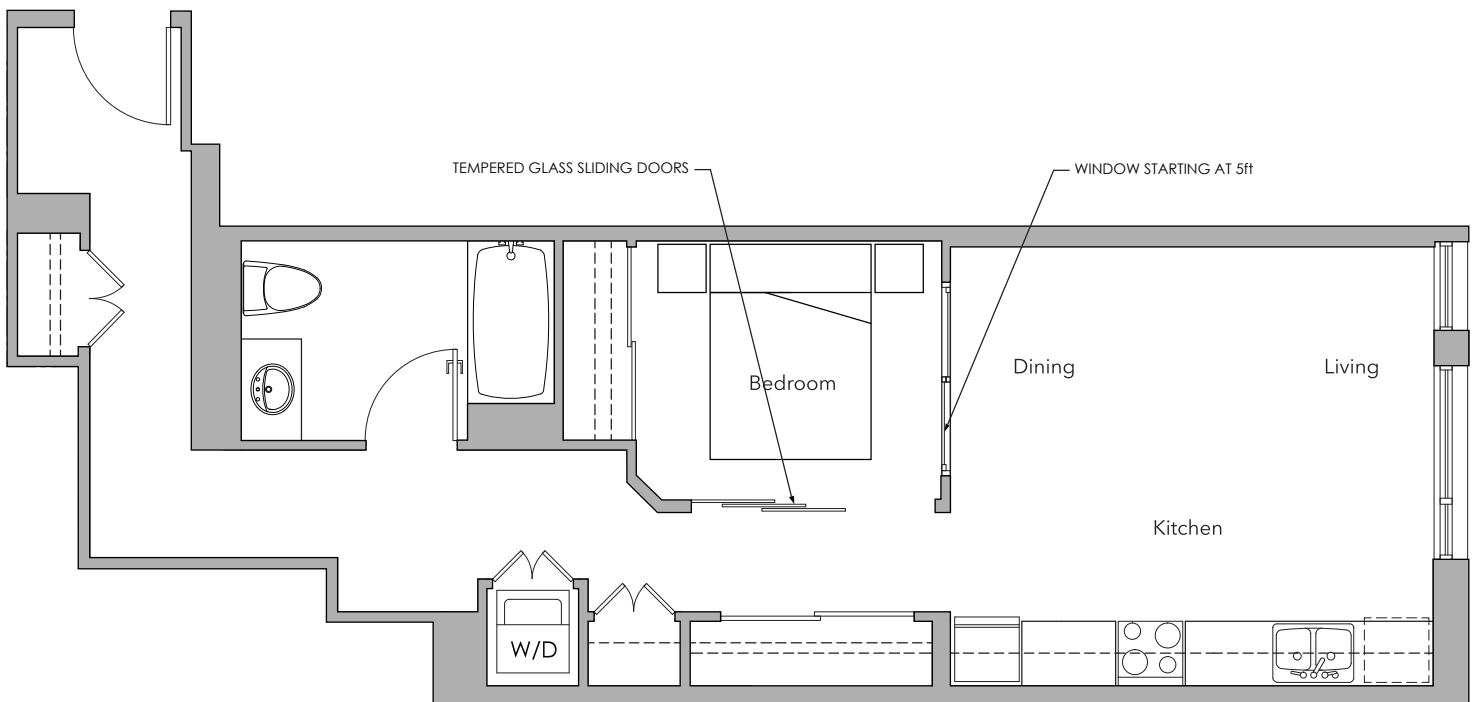

# BRIDGEWATER

HIGH · RISE RENTAL LIVING

1 BEDROOM | 647 sq ft | EAST

## PLAN K

Dimensions, square footage and floor plans are approximate only.  
The developer reserves the right to make modifications or changes without notice.

[BridgeWaterRental.com](http://BridgeWaterRental.com)