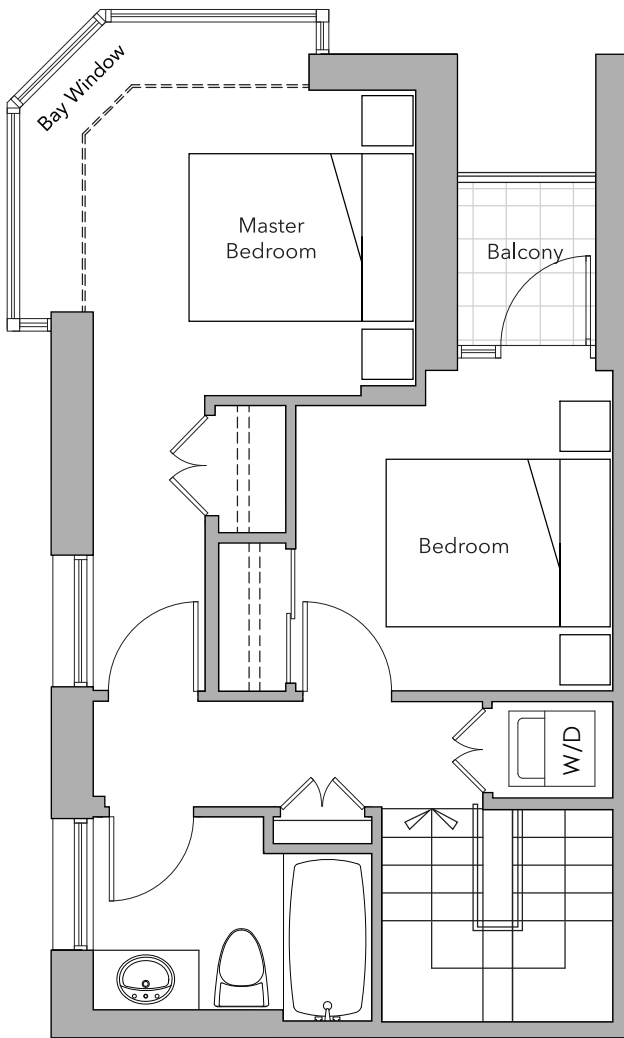

BRIDGEWATER

HIGH · RISE RENTAL LIVING

2 BEDROOM | TOWNHOUSE | 949 sq ft | NORTH WEST

PLAN TH-D

LEVEL 2

LEVEL 1

Dimensions, square footage and floor plans are approximate only.
The developer reserves the right to make modifications or changes without notice.