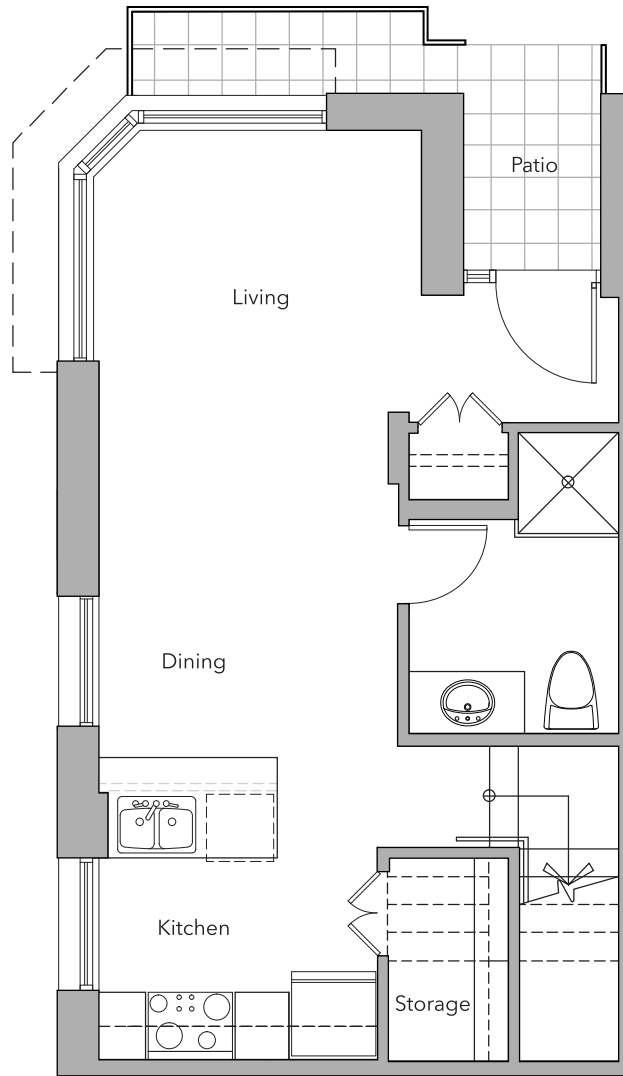

BRIDGEWATER

HIGH · RISE RENTAL LIVING

2 BEDROOM | TOWNHOUSE | 949 sq ft | NORTH WEST

PLAN TH-D

LEVEL 2

LEVEL 1

Dimensions, square footage and floor plans are approximate only.
The developer reserves the right to make modifications or changes without notice.