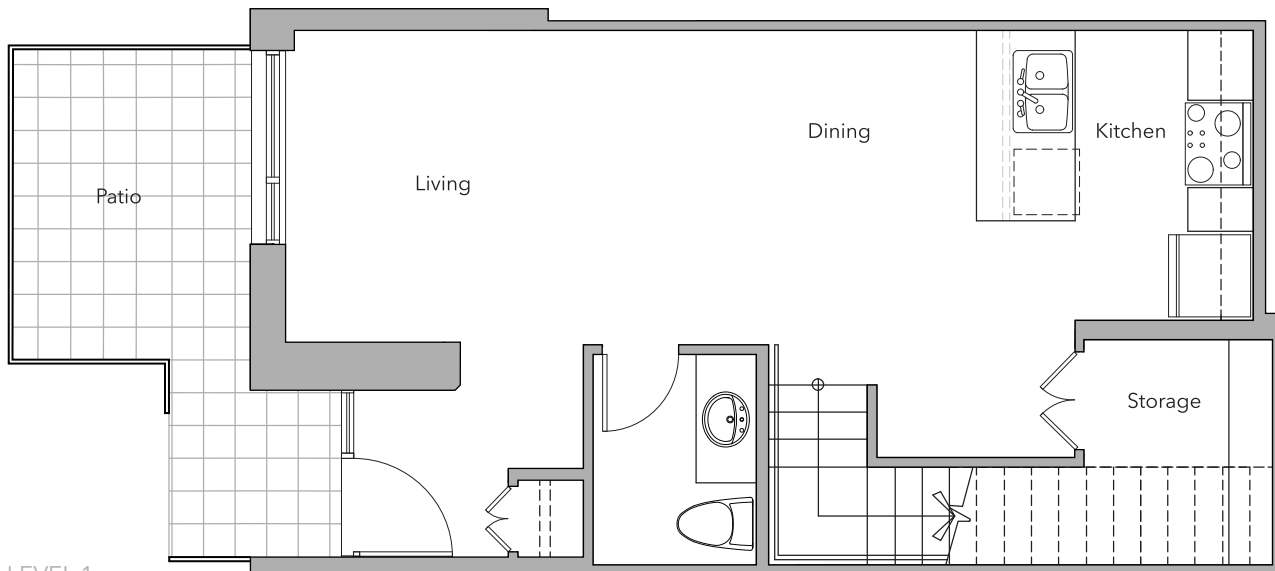

BRIDGEWATER

HIGH · RISE RENTAL LIVING

2 BEDROOM | TOWNHOUSE | 1046 sq ft | WEST

PLAN TH-E1

LEVEL 2

LEVEL 1

Dimensions, square footage and floor plans are approximate only.
The developer reserves the right to make modifications or changes without notice.