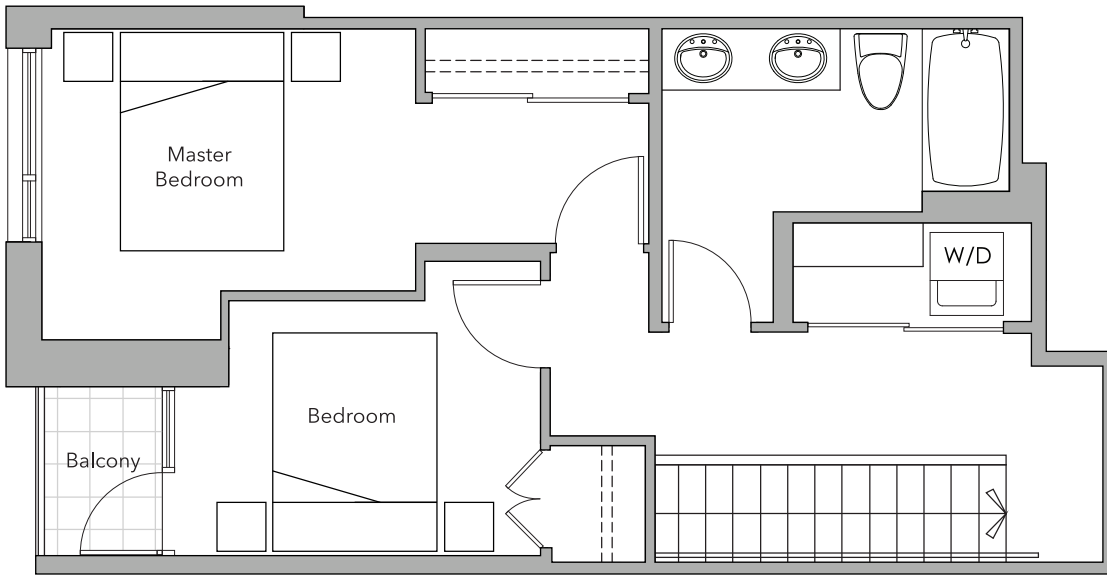

BRIDGEWATER

HIGH · RISE RENTAL LIVING

2 BEDROOM | TOWNHOUSE | 1046 sq ft | WEST

PLAN TH-E1

LEVEL 2

LEVEL 1

Dimensions, square footage and floor plans are approximate only.
The developer reserves the right to make modifications or changes without notice.