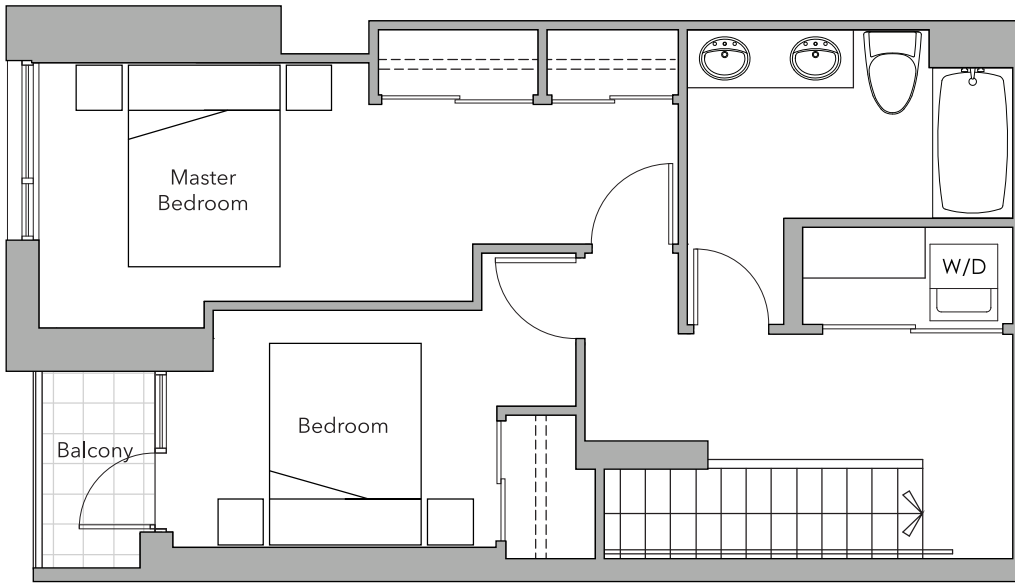

BRIDGEWATER

HIGH · RISE RENTAL LIVING

2 BEDROOM | TOWNHOUSE | 1202 sq ft | WEST

PLAN TH-E2

LEVEL 2

LEVEL 1

Dimensions, square footage and floor plans are approximate only.
The developer reserves the right to make modifications or changes without notice.