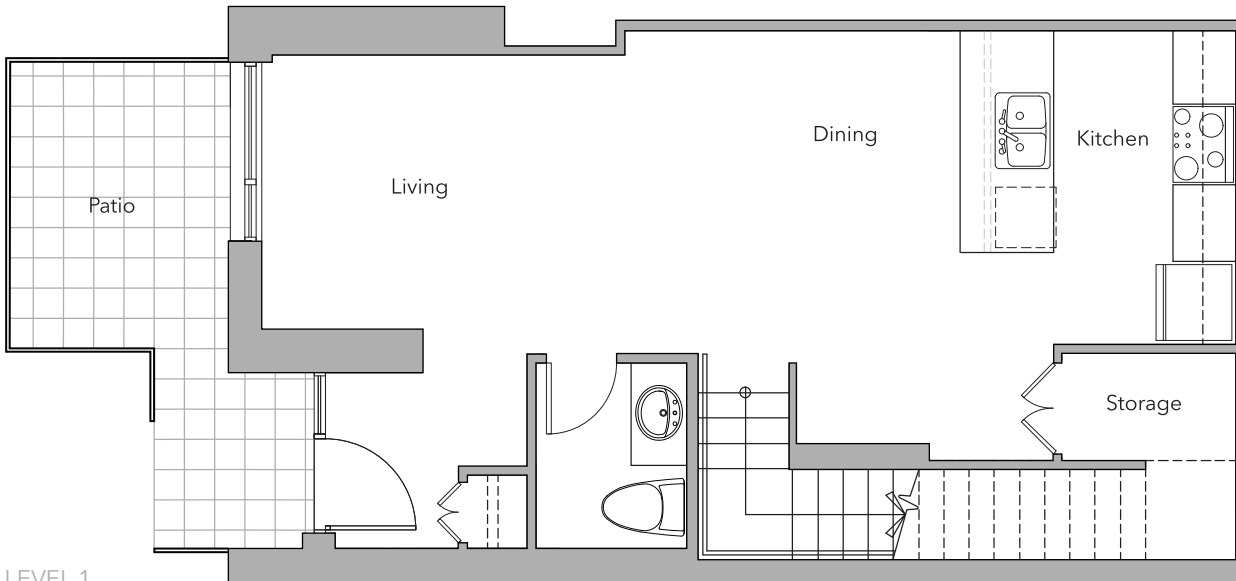

BRIDGEWATER

HIGH · RISE RENTAL LIVING

2 BEDROOM | TOWNHOUSE | 1202 sq ft | WEST

PLAN TH-E2

LEVEL 2

LEVEL 1

Dimensions, square footage and floor plans are approximate only.
The developer reserves the right to make modifications or changes without notice.