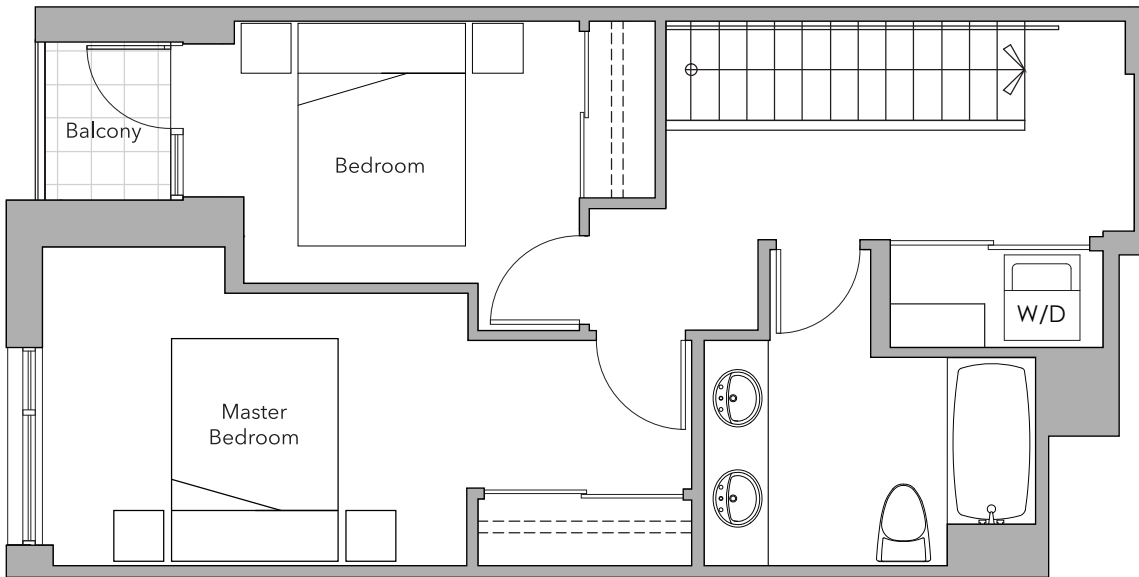

BRIDGEWATER

HIGH · RISE RENTAL LIVING

2 BEDROOM | TOWNHOUSE | 927 sq ft | WEST

PLAN TH-E

LEVEL 2

LEVEL 1

Dimensions, square footage and floor plans are approximate only.
The developer reserves the right to make modifications or changes without notice.