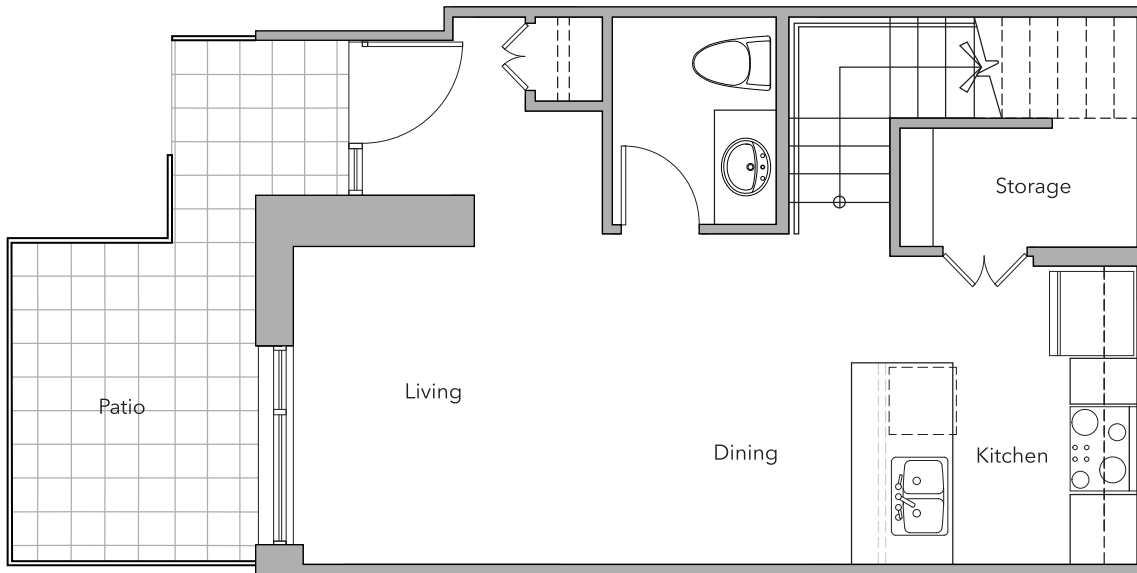

BRIDGEWATER

HIGH · RISE RENTAL LIVING

2 BEDROOM | TOWNHOUSE | 927 sq ft | WEST

PLAN TH-E

LEVEL 2

LEVEL 1

Dimensions, square footage and floor plans are approximate only.
The developer reserves the right to make modifications or changes without notice.