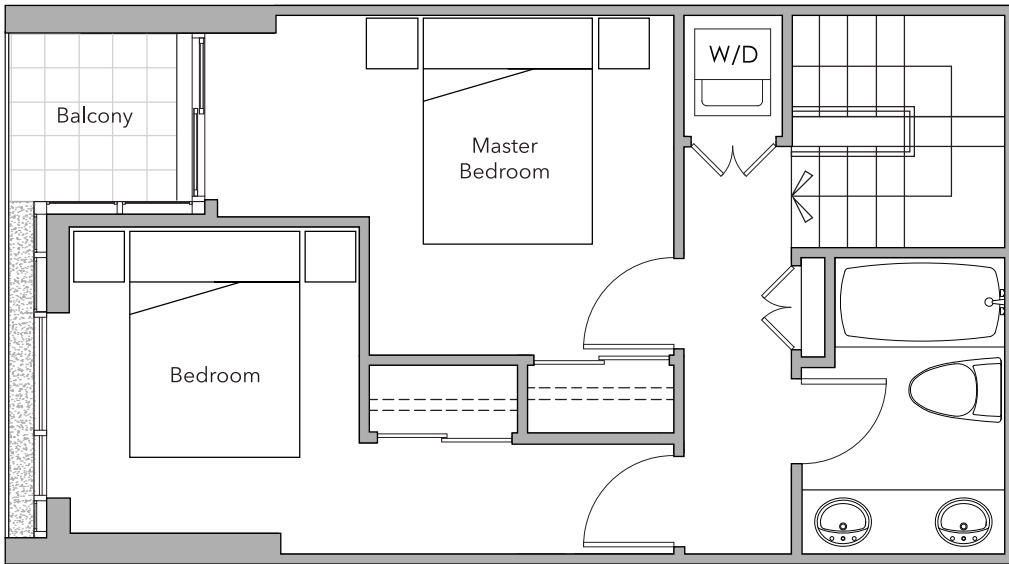

BRIDGEWATER

HIGH · RISE RENTAL LIVING

2 BEDROOM | TOWNHOUSE | 941 sq ft | WEST

PLAN TH-F

LEVEL 2

LEVEL 1

Dimensions, square footage and floor plans are approximate only.
The developer reserves the right to make modifications or changes without notice.