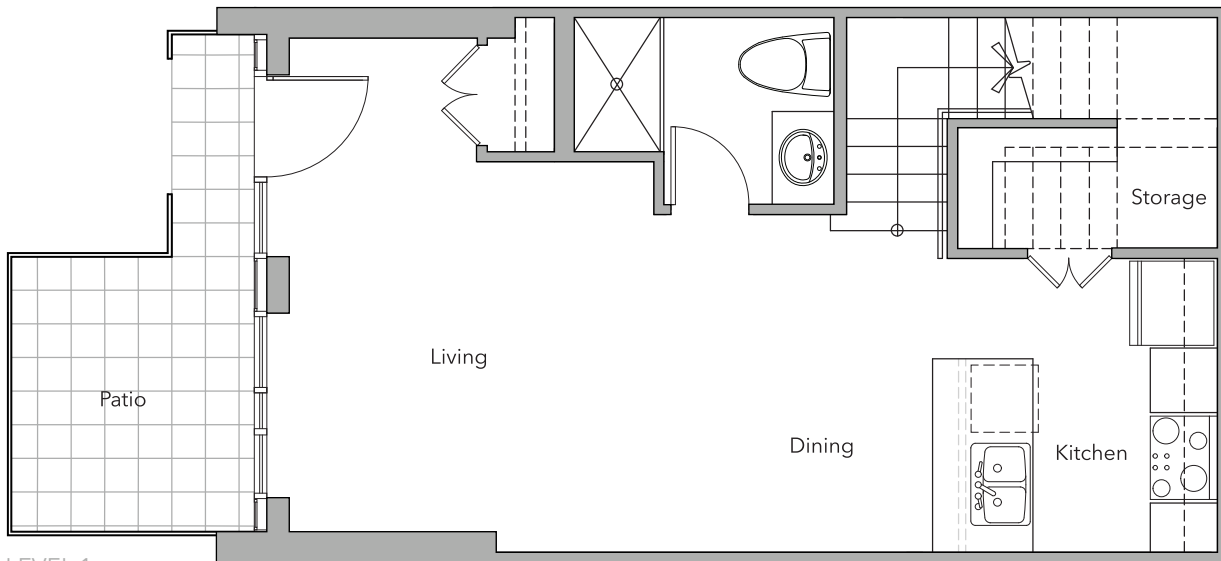

BRIDGEWATER

HIGH · RISE RENTAL LIVING

2 BEDROOM | TOWNHOUSE | 941 sq ft | WEST

PLAN TH-F

LEVEL 2

LEVEL 1

Dimensions, square footage and floor plans are approximate only.
The developer reserves the right to make modifications or changes without notice.